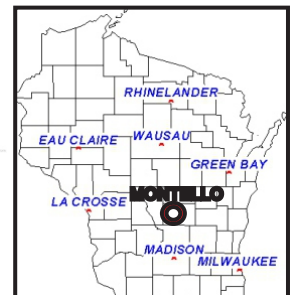

111P	115P
112P	116P
113P	117P
114P	118P
	105 104

555 Lake Avenue
 Montello, WI 53949
 (608) 297-2915
www.buffalolakecamping.com
 Marquette County

- Dump Station
- Playground
- Trash / Recycle
- Fish Station

County Rd. C

Canoe, Kayak Rowboat Rentals

Boat Ramp

Pier

Marina Pier

Pier

Launch Pier

Buffalo Lake - Fox River